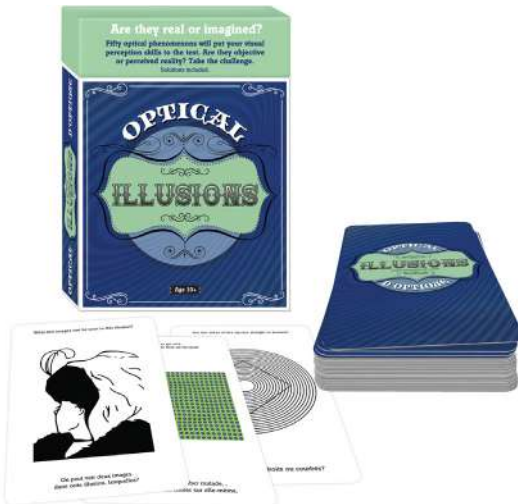

BJTS00801
ROLLOPUZZ DELUXE

C.P.: 6
 MAT SIZE: 46 X 32"
 BOX SIZE: 20.75 X 8.46 X 4.13"
 UPC: 061404008016
 AGE: 4+

BJTS00766
ROLLOPUZZ CLASSIC

C.P.: 6
 MAT SIZE: 27.75 X 22.5 IN
 BOX SIZE: 28.23 X 4.33 X 4.33"
 UPC: 061404007668
 AGE: 4+

BJTS00810
ROLLOPUZZ COMPACT

C.P.: 6
 MAT SIZE: 27.75 X 22.5"
 BOX SIZE: 16.34 X 8.5 X 4.25"
 UPC: 061404008108
 AGE: 4+

BRAIN TEAZERS

Challenging card packs test your capacity and capabilities in visualization, deduction, reason and spacial skills.

Answers included. Smart fun. Age 10+

TV007070D OPTICAL ILLUSIONS

C.P.: 1 DISPLAY/12
 UPC: 08645377070
 DISPLAY SIZE: 9.45 X 9.65 X 8.46"
 BOX SIZE: 4.5 X 6.13 X 1.13"
 AGE: 10+

TV007071D RATIONAL THINKING