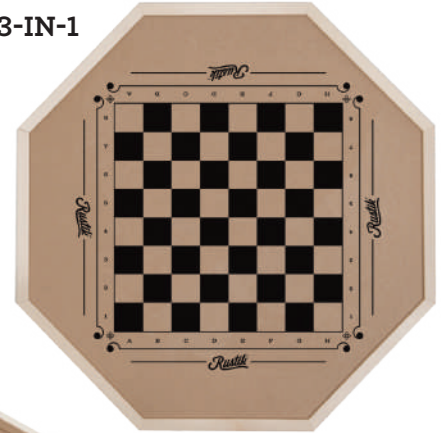

CP: 3
UPC: 0614001352
SIZE: 27 X 27 X 1.65"
AGE: 6+

Play Chess or Checkers on one side of the board, then flip it over to partake in Crokinole. With the flick of a finger, players propel their wooden pieces onto the playing area, amassing points depending on where their pieces land.