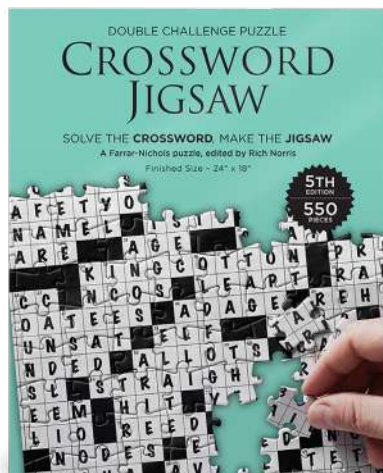

Double Challenge Puzzle

CROSSWORD JIGSAW

BABA02018
CROSSWORD JIGSAW
2ND EDITION

C.P.: 6
ISBN: 9781944247300
PUZZLE SIZE: 24 X 18"
BOX SIZE: 8 X 10 X 2"
AGE: 8+

BABA02019
CROSSWORD JIGSAW
3RD EDITION

C.P.: 6
ISBN: 978194246730
PUZZLE SIZE: 24 X 18"
BOX SIZE: 8 X 10 X 2"
AGE: 8+

BABA02011
CROSSWORD JIGSAW
5TH EDITION

C.P.: 6
ISBN: 9781645166931
PUZZLE SIZE: 24 X 18"
BOX SIZE: 8 X 10 X 2"
AGE: 8+

BABA02020
CROSSWORD JIGSAW
MUSIC FROM GREAT MOVIES

C.P.: 6
ISBN: 9781645166825
PUZZLE SIZE: 24 X 18"
BOX SIZE: 8 X 10 X 2"
AGE: 8+

BABA03019
SAMURAI SUDOKU
JIGSAW

C.P.: 6
ISBN: 9781944246389
PUZZLE SIZE: 24 X 18"
BOX SIZE: 8 X 10 X 2"
AGE: 8+

Grown up

Gifts & Games

Adults need fun and imaginative toys too.

A wine lover's
must-have gift selection.