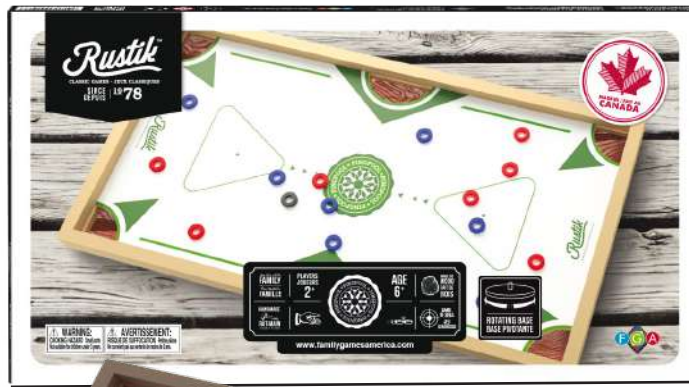

C.P.: 4
UPC: 061404311550
SIZE: 31.75" X 16.75" X 2.12"
AGE: 6+

NEW!

NEW!

**BJR031165
4-IN-1 MISSISSIPPI/
SHUFFLEBOARD/BOWLING/
CURLING**

C.P.: 4
UPC: 061404311659
SIZE: 31.75" X 12.45" X 2.12"
AGE: 6+

Play Mississippi (Table Shuffleboard) and Bowling on one side, then flip to play Curling and Shuffleboard. Four challenging skill games for 2 players or teams.

Rustik

CLASSIC GAMES - JEUX CLASSIQUES

SINCE DEPUIS 1978

NEW!

**BJR061108
PING POOL-DARK WOOD**

CP: 2
UPC: 061404611087
SIZE: 41 X 17 X 2.12"
AGE: 6+

**BJR000108
PING POOL**

CP: 2
UPC: 061404001086
SIZE: 41 X 17 X 2.12"
AGE: 6+