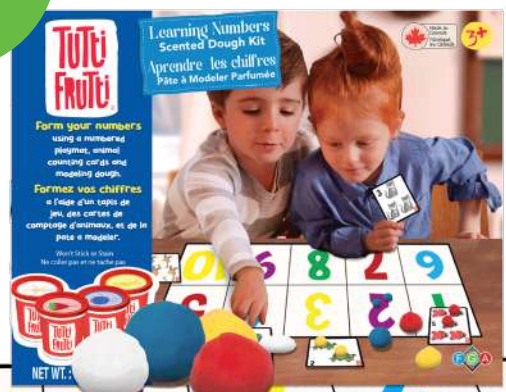

NEW!

**BJTT14780
LEARNING COLOURS KIT**

C.P.: 6
UPC: 061404147807
SIZE: 10.5" X 8" X 3"
AGE: 3+

**BJTT14785
LEARNING LETTERS KIT**

C.P.: 6
UPC: 061404147852
SIZE: 10.5" X 8" X 3"
AGE: 3+

NEW!

Three new Learning Kits teach children how to make an endless number of colors, their ABC's, and numbers from 1 - 10. A non-stick play mat, recto-verso learning cards, and four tubs of scented dough keep youngsters engaged.

NEW!

**BJTT14786
LEARNING NUMBERS KIT**

C.P.: 6
UPC: 061404147869
SIZE: 10.5" X 8" X 3"
AGE: 3+

Take them outdoors

3+

S'mores & BBQ Scented Dough Kits

BBQ Kit

Light up the pretend grill, then pile on the burgers, fries, hotdogs... Extrude or roll out the buns then top with veg and condiments using the included cookie cutter type molds and press molds!