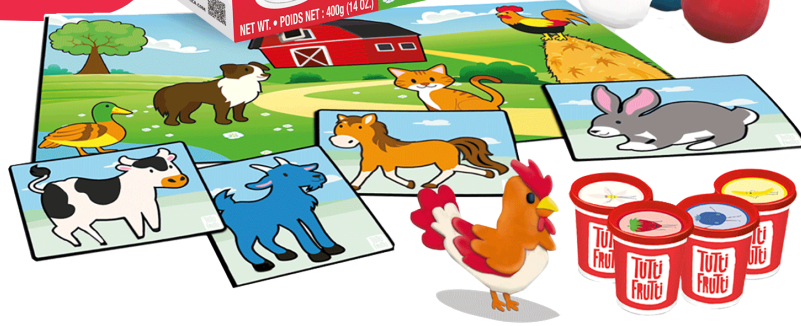

Tutti Frutti

3+

Tutti Frutti Friends Scented Dough Kits

Youngsters use their hands and imaginations to create eight delightful animals in each kit. Great fun for Home and School.

BJTT14753
**FRIENDS
IN THE FOREST**

BJTT14756
**FRIENDS
IN THE SAVANNA**

C.P.: 6
UPC: 061404147562
SIZE: 6" X 6" X 3.25"
AGE: 3+

How to create Tutti Frutti Friends

- Use as is, or blend lemon yellow, red cherry and blue cotton candy scented doughs together to make endless colors and scents.
- Use the four double-sided cards to help form your friends.
- Learn all about eight wild creatures that live in each habitat.
- **Won't Stick or Stain**
- **Rehydratable**

3+

Two adorable farm-themed kits feature animal friends in one and produce that is grown on farms in the other. Large wipeable, non-stick mats have additional fill in sections for kids to delight in.

**BJTT14770
FRIENDS ON THE FARM**

Discover different friends from around the world, your school, and your neighborhood. A world habitat play mat, four recto-verso friend cards, and four tubs of dough teach children how to blend Tutti Frutti to create different skin tones for each of their friends.