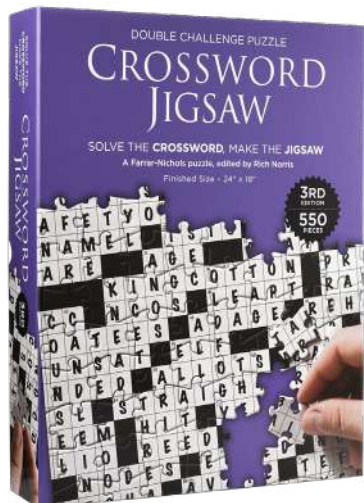

Answers included. Smart fun. Age 10+

TV007070D OPTICAL ILLUSIONS

C.P.: 1 DISPLAY/12
 UPC: 08645377070
 DISPLAY SIZE: 9.45 X 9.65 X 8.46"
 BOX SIZE: 4.5 X 6.13 X 1.13"
 AGE: 10+

TV007071D RATIONAL THINKING

C.P.: 1 DISPLAY/12
 UPC: 086453770714
 DISPLAY SIZE: 9.45 X 9.65 X 8.46"
 BOX SIZE: 4.5 X 6.13 X 1.13"
 AGE: 10+

TV007072D CRYPTIC CODES

C.P.: 1 DISPLAY/12
 UPC: 086453770721
 DISPLAY SIZE: 9.45 X 9.65 X 8.46"
 BOX SIZE: 4.5 X 6.13 X 1.13"
 AGE: 10+

Double Challenge Puzzle

CROSSWORD JIGSAW

BABA02018
CROSSWORD JIGSAW
2ND EDITION

C.P.: 6
ISBN: 9781944247300
PUZZLE SIZE: 24 X 18"
BOX SIZE: 8 X 10 X 2"
AGE: 8+

BABA02019
CROSSWORD JIGSAW
3RD EDITION

C.P.: 6
ISBN: 978194246730
PUZZLE SIZE: 24 X 18"
BOX SIZE: 8 X 10 X 2"
AGE: 8+

BABA02011
CROSSWORD JIGSAW
5TH EDITION

C.P.: 6
ISBN: 9781645166931
PUZZLE SIZE: 24 X 18"
BOX SIZE: 8 X 10 X 2"
AGE: 8+

BABA02020
CROSSWORD JIGSAW
MUSIC FROM GREAT MOVIES

C.P.: 6
ISBN: 9781645166825
PUZZLE SIZE: 24 X 18"
BOX SIZE: 8 X 10 X 2"
AGE: 8+