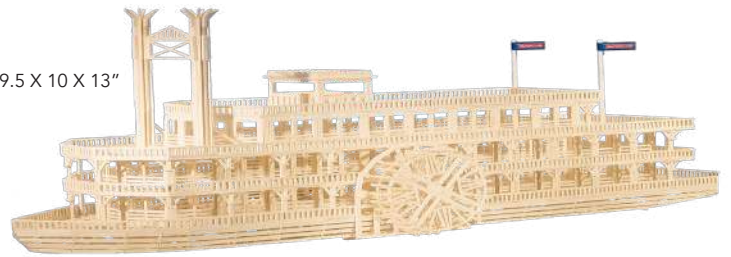

MATCH6626 WHITE HOUSE 1900 PCS

C.P.: 4
UPC: 061404066269
COMPLETED STRUCTURE: 14 X 12 X 6.25"
AGE: 14+

**MATCH6630
MISSISSIPPI RIVERBOAT
4500 PCS**

C.P.: 2
UPC: 0614040663066
COMPLETED STRUCTURE: 29.5 X 10 X 13"
AGE: 14+