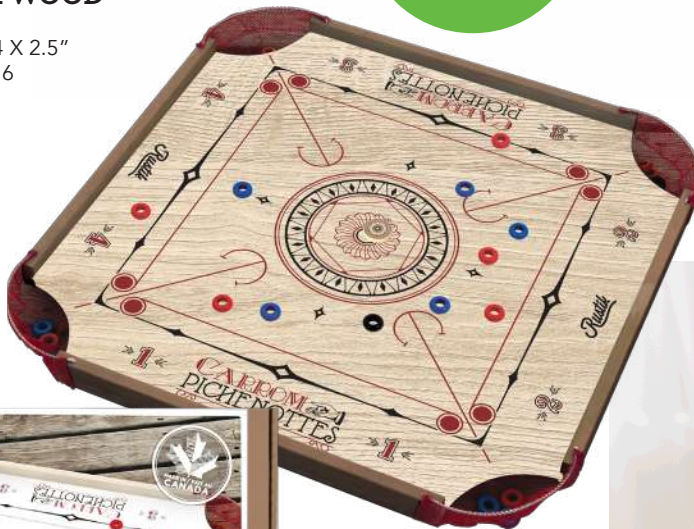

**BJR061121
PINNOCHI /CARROM
2-IN-1- DARK WOOD**

C.P.: 1
SIZE: 30.94 X 30.94 X 2.5"
UPC: 061404611216
AGE: 6 +