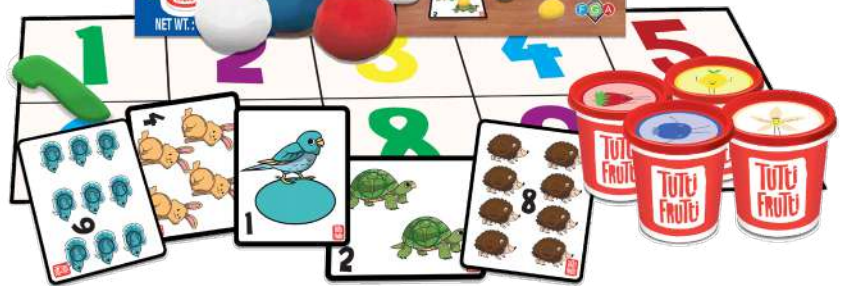

NEW!

**BJTT14780
LEARNING COLOURS KIT**

C.P.: 6
UPC: 061404147807
SIZE: 10.5" X 8" X 3"
AGE: 3+

**BJTT14785
LEARNING LETTERS KIT**

C.P.: 6
UPC: 061404147852
SIZE: 10.5" X 8" X 3"
AGE: 3+

NEW!

Three new Learning Kits teach children how to make an endless number of colors, their ABC's, and numbers from 1 - 10. A non-stick play mat, recto-verso learning cards, and four tubs of scented dough keep youngsters engaged.

NEW!

**BJTT14786
LEARNING NUMBERS KIT**

C.P.: 6
UPC: 061404147869
SIZE: 10.5" X 8" X 3"
AGE: 3+

Take them outdoors

3+

S'mores & BBQ Scented Dough Kits

BBQ Kit

Light up the pretend grill, then pile on the burgers, fries, hotdogs... Extrude or roll out the buns then top with veg and condiments using the included cookie cutter type molds and press molds!