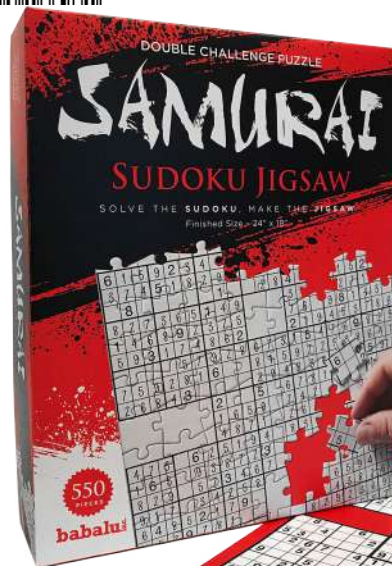

Double Challenge Puzzle

CROSSWORD JIGSAW

BABA02018
CROSSWORD JIGSAW
2ND EDITION

C.P.: 6
ISBN: 9781944247300
PUZZLE SIZE: 24 X 18"
BOX SIZE: 8 X 10 X 2"
AGE: 8+

BABA02019
CROSSWORD JIGSAW
3RD EDITION

C.P.: 6
ISBN: 978194246730
PUZZLE SIZE: 24 X 18"
BOX SIZE: 8 X 10 X 2"
AGE: 8+

BABA02011
CROSSWORD JIGSAW
5TH EDITION

C.P.: 6
ISBN: 9781645166931
PUZZLE SIZE: 24 X 18"
BOX SIZE: 8 X 10 X 2"
AGE: 8+

BABA02020
CROSSWORD JIGSAW
MUSIC FROM GREAT MOVIES

C.P.: 6
ISBN: 9781645166825
PUZZLE SIZE: 24 X 18"
BOX SIZE: 8 X 10 X 2"
AGE: 8+

BABA03019
SAMURAI SUDOKU
JIGSAW

C.P.: 6
ISBN: 9781944246389
PUZZLE SIZE: 24 X 18"
BOX SIZE: 8 X 10 X 2"
AGE: 8+

Grown up

Gifts & Games

Adults need fun and imaginative toys too.

A wine lover's
must-have gift selection.