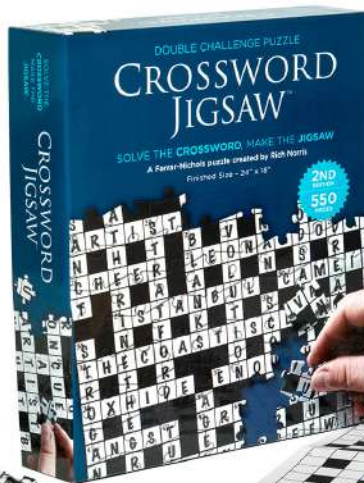

Double Challenge Puzzle

CROSSWORD JIGSAW

BABA02018
CROSSWORD JIGSAW
2ND EDITION

C.P.: 6
ISBN: 9781944247300
PUZZLE SIZE: 24 X 18"
BOX SIZE: 8 X 10 X 2"
AGE: 8+

BABA02019
CROSSWORD JIGSAW
3RD EDITION

C.P.: 6
ISBN: 978194246730
PUZZLE SIZE: 24 X 18"
BOX SIZE: 8 X 10 X 2"
AGE: 8+

BABA02011
CROSSWORD JIGSAW
5TH EDITION

C.P.: 6
ISBN: 9781645166931
PUZZLE SIZE: 24 X 18"
BOX SIZE: 8 X 10 X 2"
AGE: 8+

BABA02020
CROSSWORD JIGSAW
MUSIC FROM GREAT MOVIES

C.P.: 6
ISBN: 9781645166825
PUZZLE SIZE: 24 X 18"
BOX SIZE: 8 X 10 X 2"
AGE: 8+

BABA03019
SAMURAI SUDOKU
JIGSAW

C.P.: 6
ISBN: 9781944246389
PUZZLE SIZE: 24 X 18"
BOX SIZE: 8 X 10 X 2"
AGE: 8+

Grown up

Gifts & Games

Adults need fun and imaginative toys too.

A wine lover's
must-have gift selection.