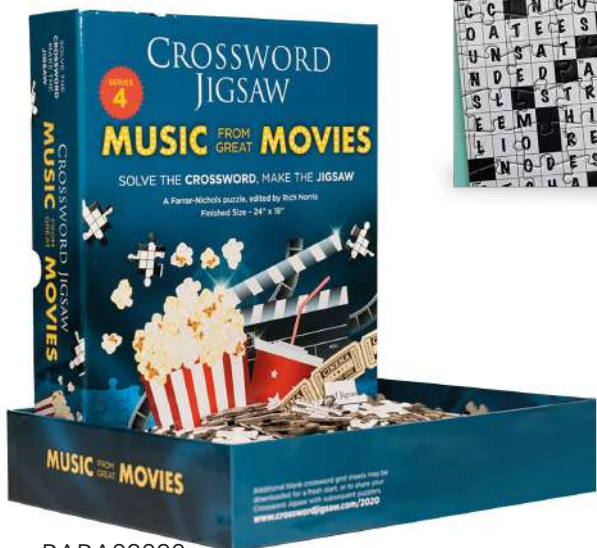

Double Challenge Puzzle

CROSSWORD JIGSAW

BABA02018
CROSSWORD JIGSAW
2ND EDITION

C.P.: 6
ISBN: 9781944247300
PUZZLE SIZE: 24 X 18"
BOX SIZE: 8 X 10 X 2"
AGE: 8+

BABA02019
CROSSWORD JIGSAW
3RD EDITION

C.P.: 6
ISBN: 978194246730
PUZZLE SIZE: 24 X 18"
BOX SIZE: 8 X 10 X 2"
AGE: 8+

BABA02011
CROSSWORD JIGSAW
5TH EDITION

C.P.: 6
ISBN: 9781645166931
PUZZLE SIZE: 24 X 18"
BOX SIZE: 8 X 10 X 2"
AGE: 8+

BABA02020
CROSSWORD JIGSAW
MUSIC FROM GREAT MOVIES

C.P.: 6
ISBN: 9781645166825
PUZZLE SIZE: 24 X 18"
BOX SIZE: 8 X 10 X 2"
AGE: 8+