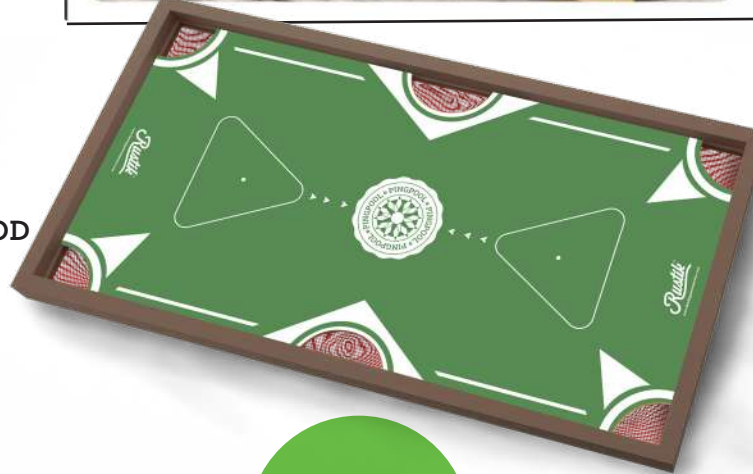

C.P.: 4
UPC: 061404311550
SIZE: 31.75" X 16.75" X 2.12"
AGE: 6+

NEW!

NEW!

**BJR031165
4-IN-1 MISSISSIPPI/
SHUFFLEBOARD/BOWLING/
CURLING**

C.P.: 4
UPC: 061404311659
SIZE: 31.75" X 12.45" X 2.12"
AGE: 6+

Play Mississippi (Table Shuffleboard) and Bowling on one side, then flip to play Curling and Shuffleboard. Four challenging skill games for 2 players or teams.

Rustik

CLASSIC GAMES - JEUX CLASSIQUES

SINCE DEPUIS 1978

NEW!

**BJR061108
PING POOL-DARK WOOD**

CP: 2
UPC: 061404611087
SIZE: 41 X 17 X 2.12"
AGE: 6+

**BJR000108
PING POOL**

CP: 2
UPC: 061404001086
SIZE: 41 X 17 X 2.12"
AGE: 6+