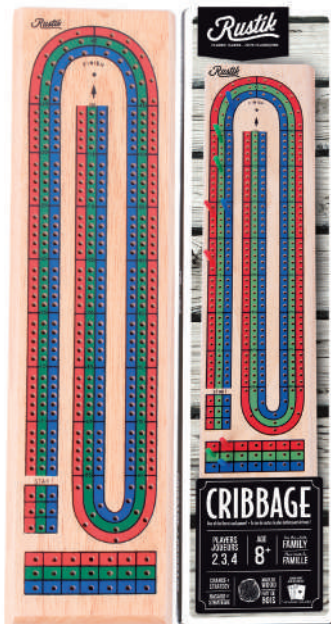

C.P.: 6
SIZE: 3.75 X 5.25 X 1.13"
UPC: 061404000133
AGE: 8+

BJR000107
DOUBLE SERIES - TRAVEL
EDITION

C.P.: 6
SIZE: 12.6 X 11.81 X 0.63"
UPC: 061404001079
AGE: 8+

BJR000120
DOUBLE SERIES GAME

C.P.: 6
SIZE: 22.25 X 24.5 X 0.56"
UPC: 061404001208
AGE: 8+

BJR000111
CHINESE CHECKERS

C.P.: 6
SIZE: 15.13 X 15.13 X 0.56"
UPC: 061404001116
AGE: 8+

BJR000024
CRIBBAGE REFILL
12 PEGS

C.P.: 6
SIZE: 5.5 X 4.87 X 0.25"
UPC: 061404000249
AGE: 8+

BJR000110
3 PLAYER CRIBBAGE BOARD