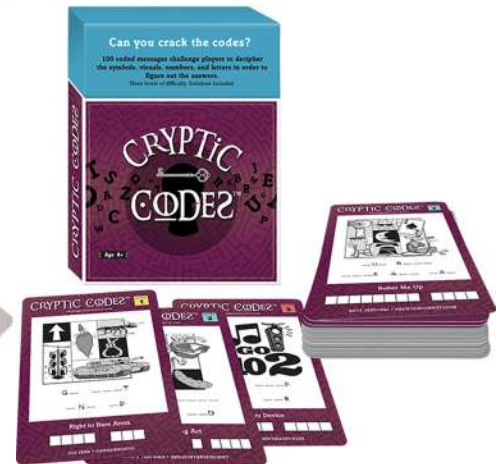

The original · L'original

Multi-purpose roll up felt mats keep jigsaw pieces from sliding about when being moved or stored. Great for playing cards on, counting coins, with Crossword Jigsaws, and as a mouse pad! Suitable for all ages, starting at 4+.

BJTS00801
ROLLOPUZZ DELUXE

C.P.: 6
 MAT SIZE: 46 X 32"
 BOX SIZE: 20.75 X 8.46 X 4.13"
 UPC: 061404008016
 AGE: 4+

BJTS00766
ROLLOPUZZ CLASSIC

C.P.: 6
 MAT SIZE: 27.75 X 22.5 IN
 BOX SIZE: 28.23 X 4.33 X 4.33"
 UPC: 061404007668
 AGE: 4+

BJTS00810
ROLLOPUZZ COMPACT

C.P.: 6
 MAT SIZE: 27.75 X 22.5"
 BOX SIZE: 16.34 X 8.5 X 4.25"
 UPC: 061404008108
 AGE: 4+

BRAIN TEAZERS

Challenging card packs test your capacity and capabilities in visualization, deduction, reason and spacial skills.

Answers included. Smart fun. Age 10+

TV007070D OPTICAL ILLUSIONS

C.P.: 1 DISPLAY/12
 UPC: 08645377070
 DISPLAY SIZE: 9.45 X 9.65 X 8.46"
 BOX SIZE: 4.5 X 6.13 X 1.13"
 AGE: 10+

TV007071D RATIONAL THINKING