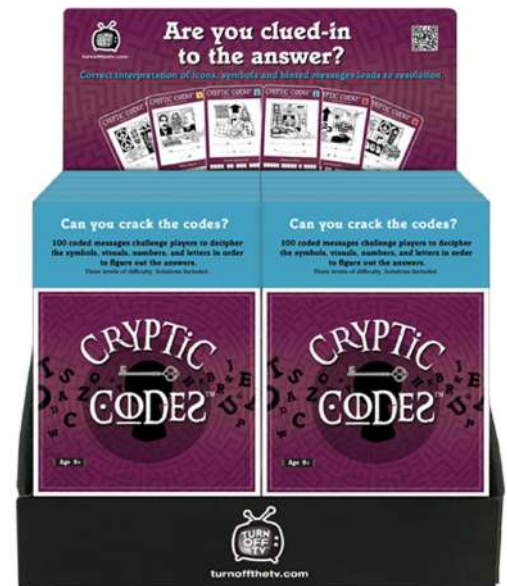

BJTS00801
ROLLOPUZZ DELUXE

C.P.: 6
 MAT SIZE: 46 X 32"
 BOX SIZE: 20.75 X 8.46 X 4.13"
 UPC: 061404008016
 AGE: 4+

BJTS00766
ROLLOPUZZ CLASSIC

C.P.: 6
 MAT SIZE: 27.75 X 22.5 IN
 BOX SIZE: 28.23 X 4.33 X 4.33"
 UPC: 061404007668
 AGE: 4+

BJTS00810
ROLLOPUZZ COMPACT

C.P.: 6
 MAT SIZE: 27.75 X 22.5"
 BOX SIZE: 16.34 X 8.5 X 4.25"
 UPC: 061404008108
 AGE: 4+

BRAIN TEAZERS

Challenging card packs test your capacity and capabilities in visualization, deduction, reason and spacial skills.

Answers included. Smart fun. Age 10+

TV007070D OPTICAL ILLUSIONS

C.P.: 1 DISPLAY/12
 UPC: 08645377070
 DISPLAY SIZE: 9.45 X 9.65 X 8.46"
 BOX SIZE: 4.5 X 6.13 X 1.13"
 AGE: 10+

TV007071D RATIONAL THINKING